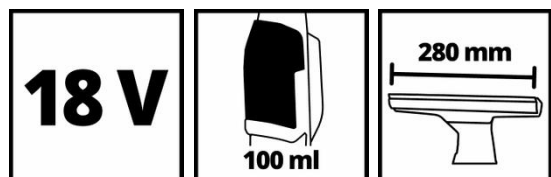

## Logistic Data

- Product weight (kg) 0.74
- Gross weight (kg) 1.4
- Dimensions single packaging 340 x 220 x 108 mm
- Pieces per export carton 8 Pieces
- Gross weight of export carton 12.2 kg
- Dimensions export carton 460 x 460 x 360 mm
- Container quantity (20"/40"/40"HC) 3000 | 6000 | 7200