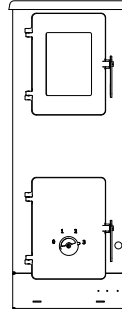

A

beige

red

brown

anthracite

kW 4.2 m³ 105 m² 42 % 78.3

| technical specifications | VULKAN S |
|--------------------------------|--------------------|
| power | 4.2kW |
| dimensions (WxDxH) | 340 x 360 x 885 mm |
| diameter of the flue extension | ■ 120 mm |
| heating volume | 105 m ³ |
| heating area | 42 m ² |
| weight | 81 |
| efficiency | 78.3% |

smoke exhaust: □ - on top, ■ - in the back, ▣ - laterally