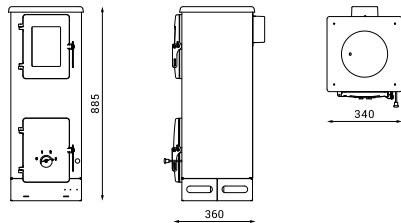

A

beige

red

brown

anthracite

kW 4.2 m³ 105 m² 42 % 78.3

| technical specifications | VULKAN S |
|--------------------------------|--------------------|
| power | 4.2kW |
| dimensions (WxDxH) | 340 x 360 x 885 mm |
| diameter of the flue extension | ■ 120 mm |
| heating volume | 105 m ³ |
| heating area | 42 m ² |
| weight | 81 |
| efficiency | 78.3% |

smoke exhaust: □ - on top, ■ - in the back, ▣ - laterally